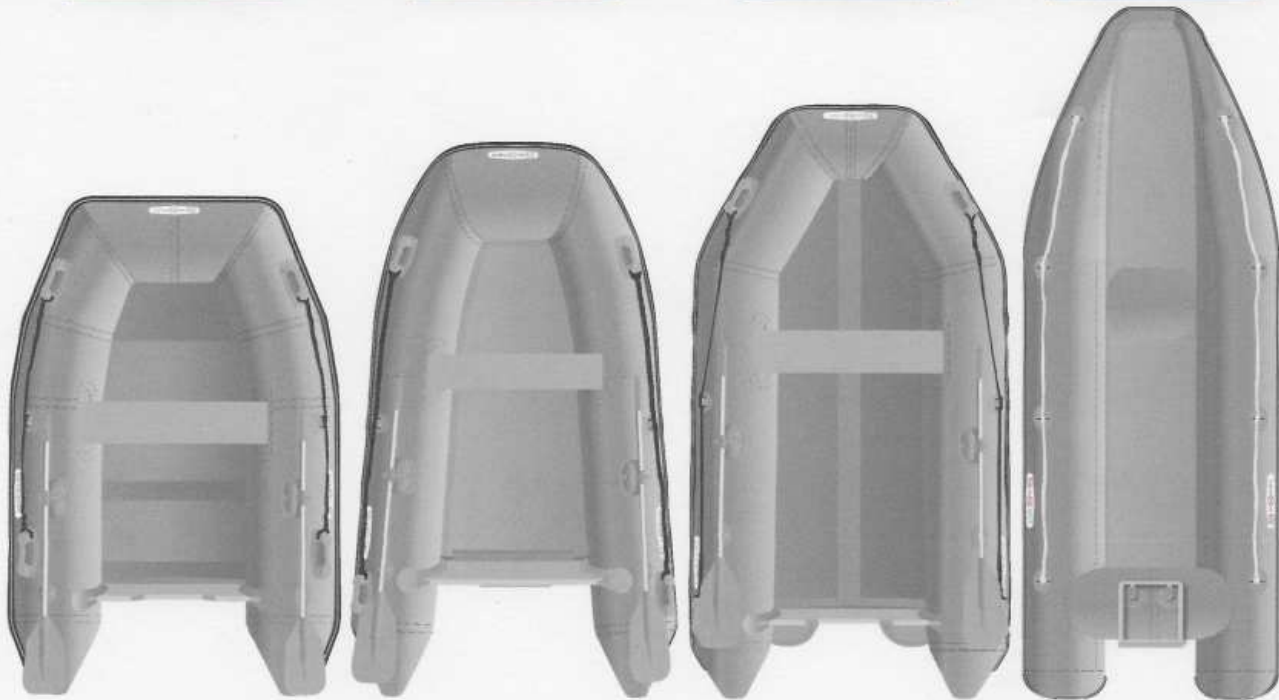

BOAT TYPE	RRP EXC VAT	RRP INC VAT	NOTES
SF RANGE			
SUNSPORT SF220 GREY	444.17	533.00	
SUNSPORT SF240 GREY	460.00	552.00	
SUNSPORT SF260 GREY	480.83	577.00	
AIB RANGE			
SUNSPORT AIB230 GREY	629.17	755.00	
SUNSPORT AIB265K GREY	731.67	878.00	
SUNSPORT AIB290K GREY	801.67	962.00	
SUNSPORT AIB320K GREY	860.83	1033.00	
ARIB RANGE			
SUNSPORT ARIB230 GREY	645.83	775.00	
SUNSPORT ARIB270 GREY	729.17	875.00	
SUNSPORT ARIB320 GREY	860.83	1033.00	
SUNSPORT ARIB350 GREY	1175.00	1410.00	
KAYAK RANGE			
SUNSPORT 350 KAYAK NARROW BEAM	729.17	875.00	
SUNSPORT 350 KAYAK WIDE BEAM	675.00	810.00	

SF RANGE

AIB RANGE

ARIB RANGE

KAYAK RANGE

BOAT TYPE	SPECIFICATION					
	LENGTH (CM)	BEAM (CM)	TUBE Ø (CM)	WEIGHT (KG)	MAX PERSONS	MAX HP
SF220	220	150	42.5	19.3	2.5	5
SF240	240	155	42.5	22	3	6
SF260	258	155	42.5	24	3.5	6
AIB230	228	134	36.5	24.6	2.5	5
AIB265K	270.5	153	42.5	31.6	3.5	8
AIB290K	292	154	42.5	32.5	4	8
AIB320K	319	153	42	36.6	4.5	10
ARIB230	232	135	35	18.4	2.5	5
ARIB270	267	153	42.5	26.8	3.5	8
ARIB320	320.5	153.5	42.5	36.6	4	15
ARIB350	349	170	44.5	42	5	15
350 NARROW BEAM	347	113	36	16.5	3	4
350 WIDE BEAM	347	150	41	20.4	4.5	6